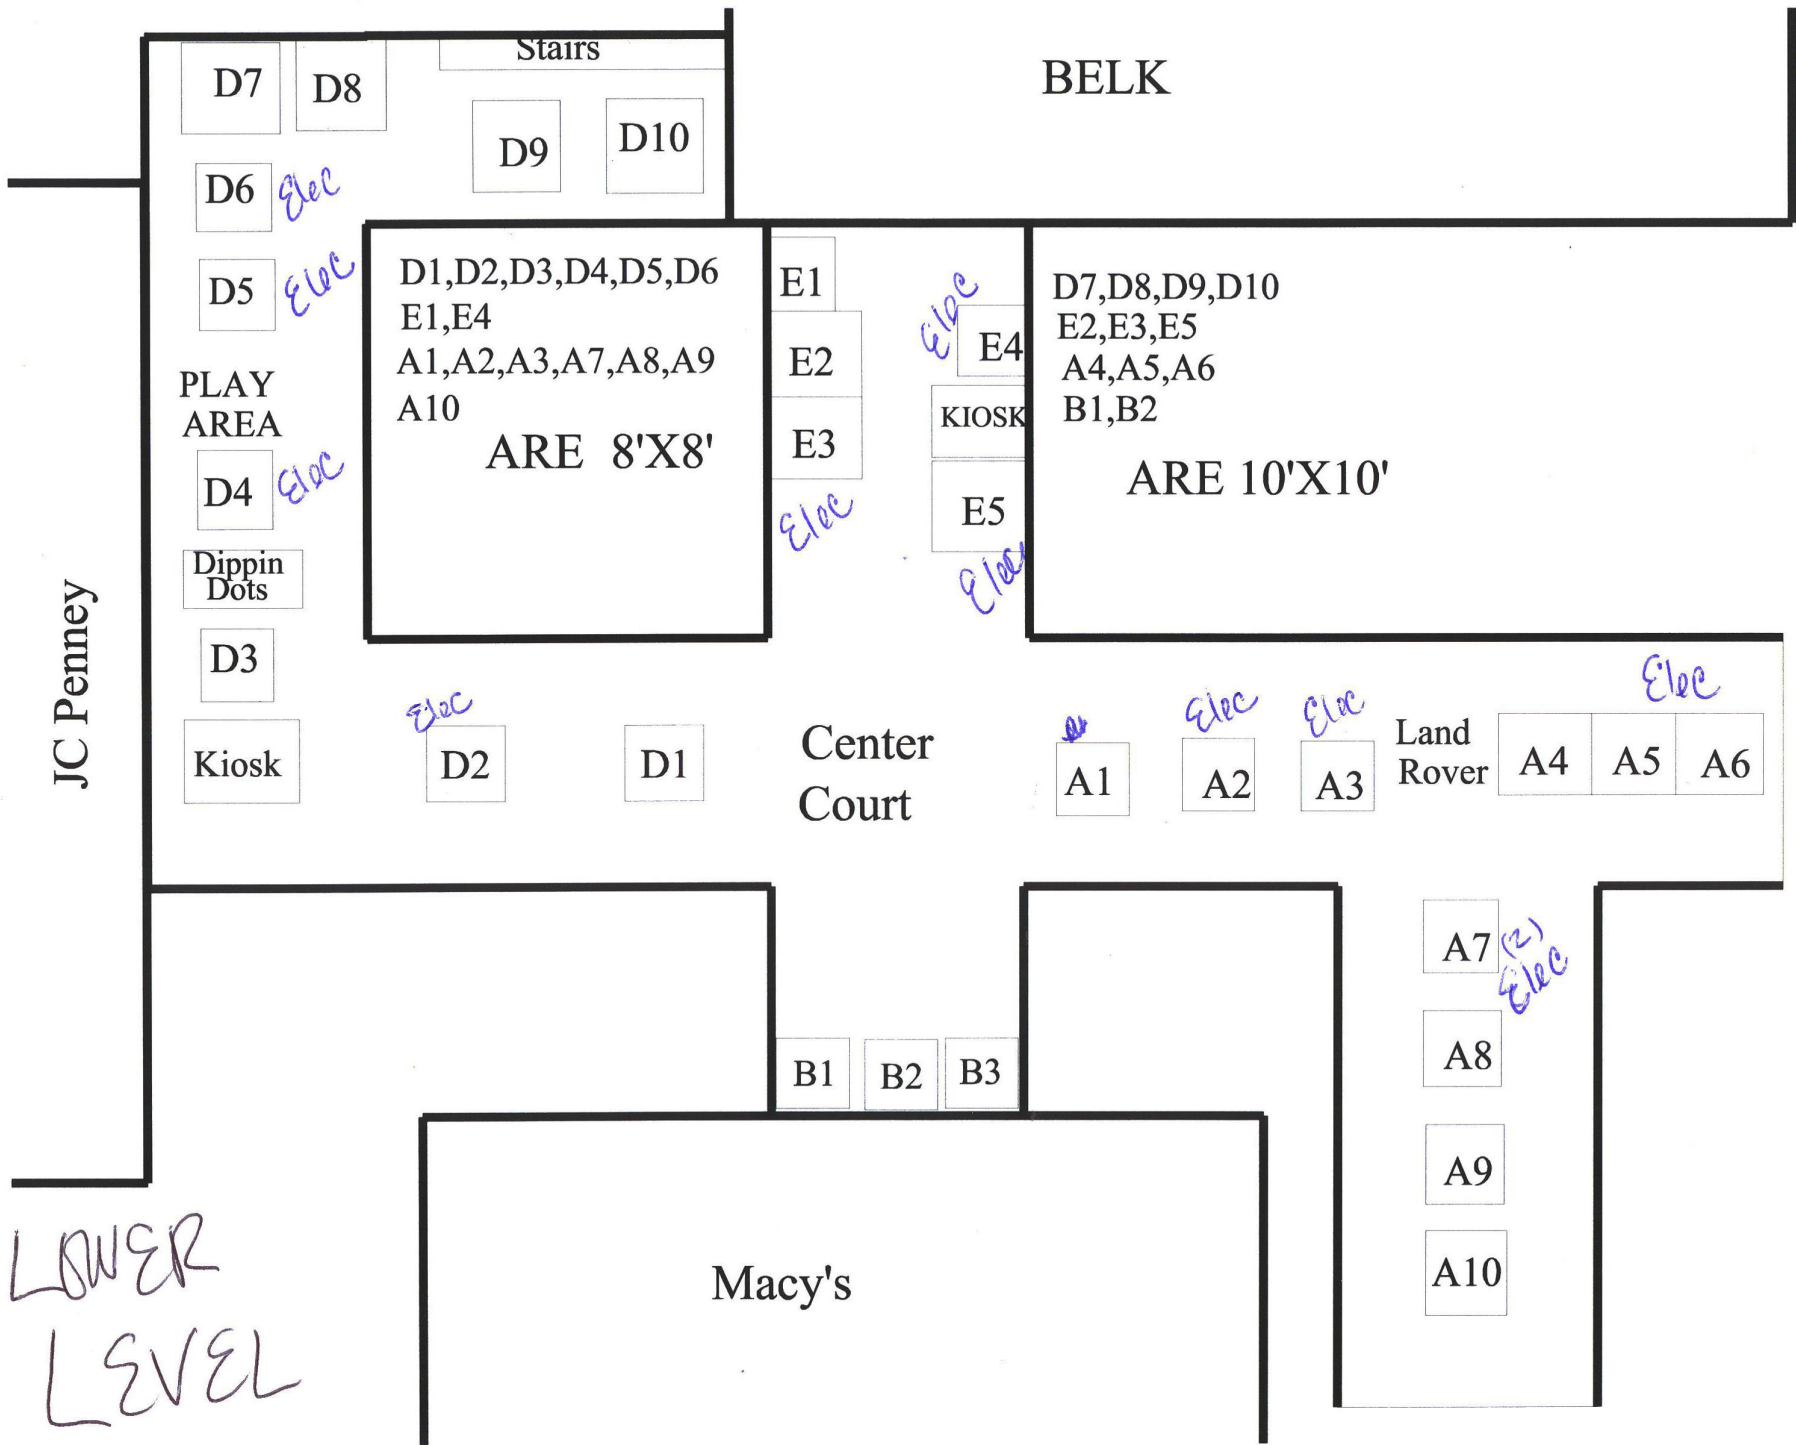

Haywood Mall Center Court

LOWER LEVEL

Dilliards

3 booths 6'X6'
 All other booths are 8'X8'

Open to
 Center Court
 Below

Food Court

low height of 6'

Sears

JC Penney