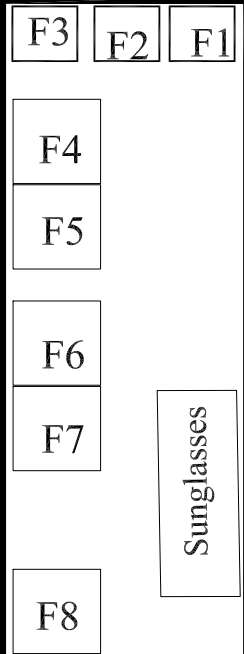

Haywood Mall Center Court

LOWER LEVEL

Dilliards

3 booths 6'X6'
 All other booths are 8'X8'

Open to
 Center Court
 Below

Food Court

low height of 6'

Sears