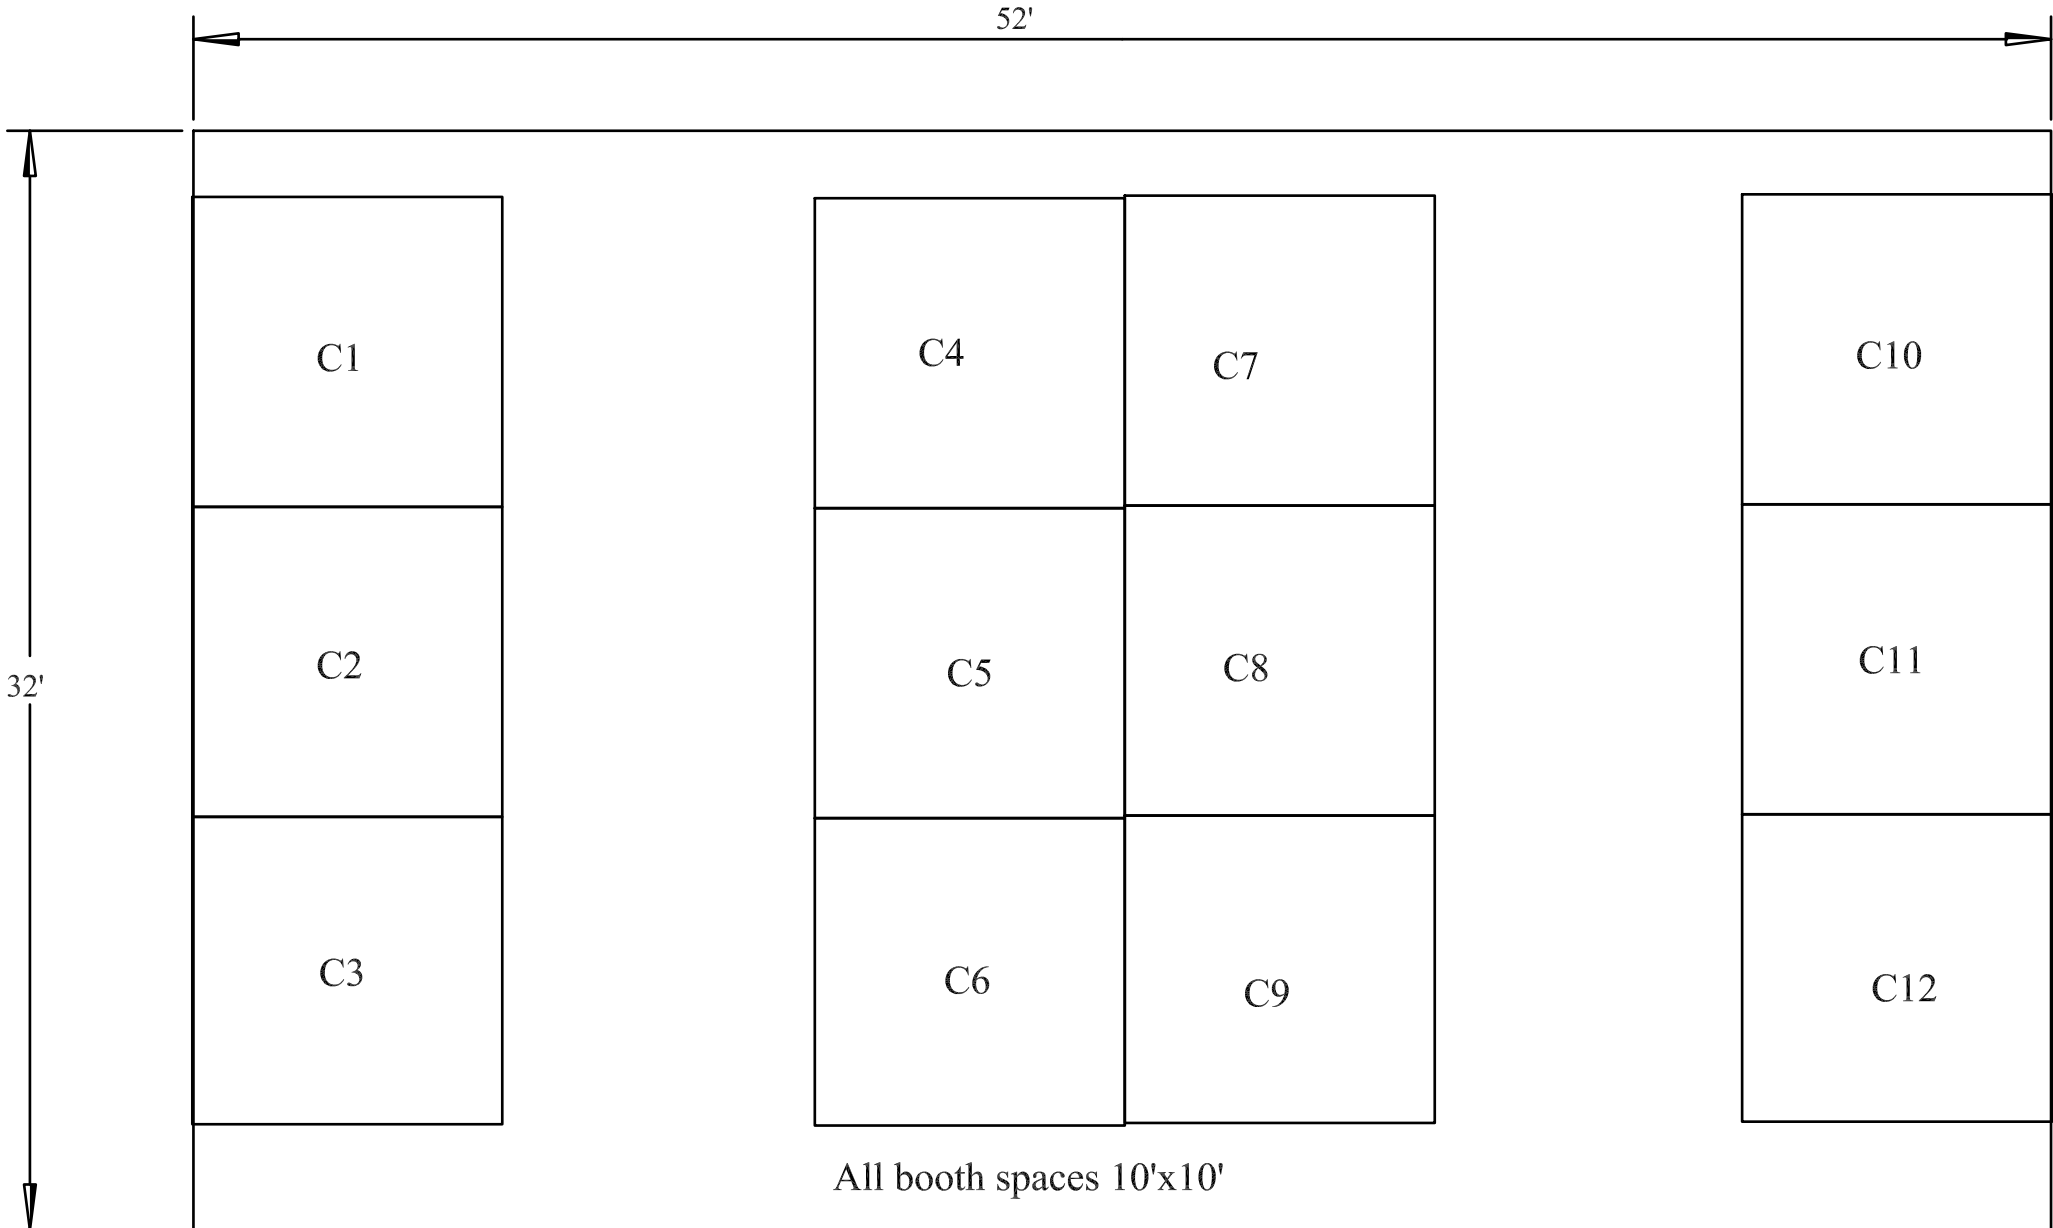

Haywood Mall Center Court

LOWER LEVEL

Dilliards

3 booths 6'X6'
 All other booths are 8'X8'

Open to
 Center Court
 Below

Food Court

low height of 6'

Sears